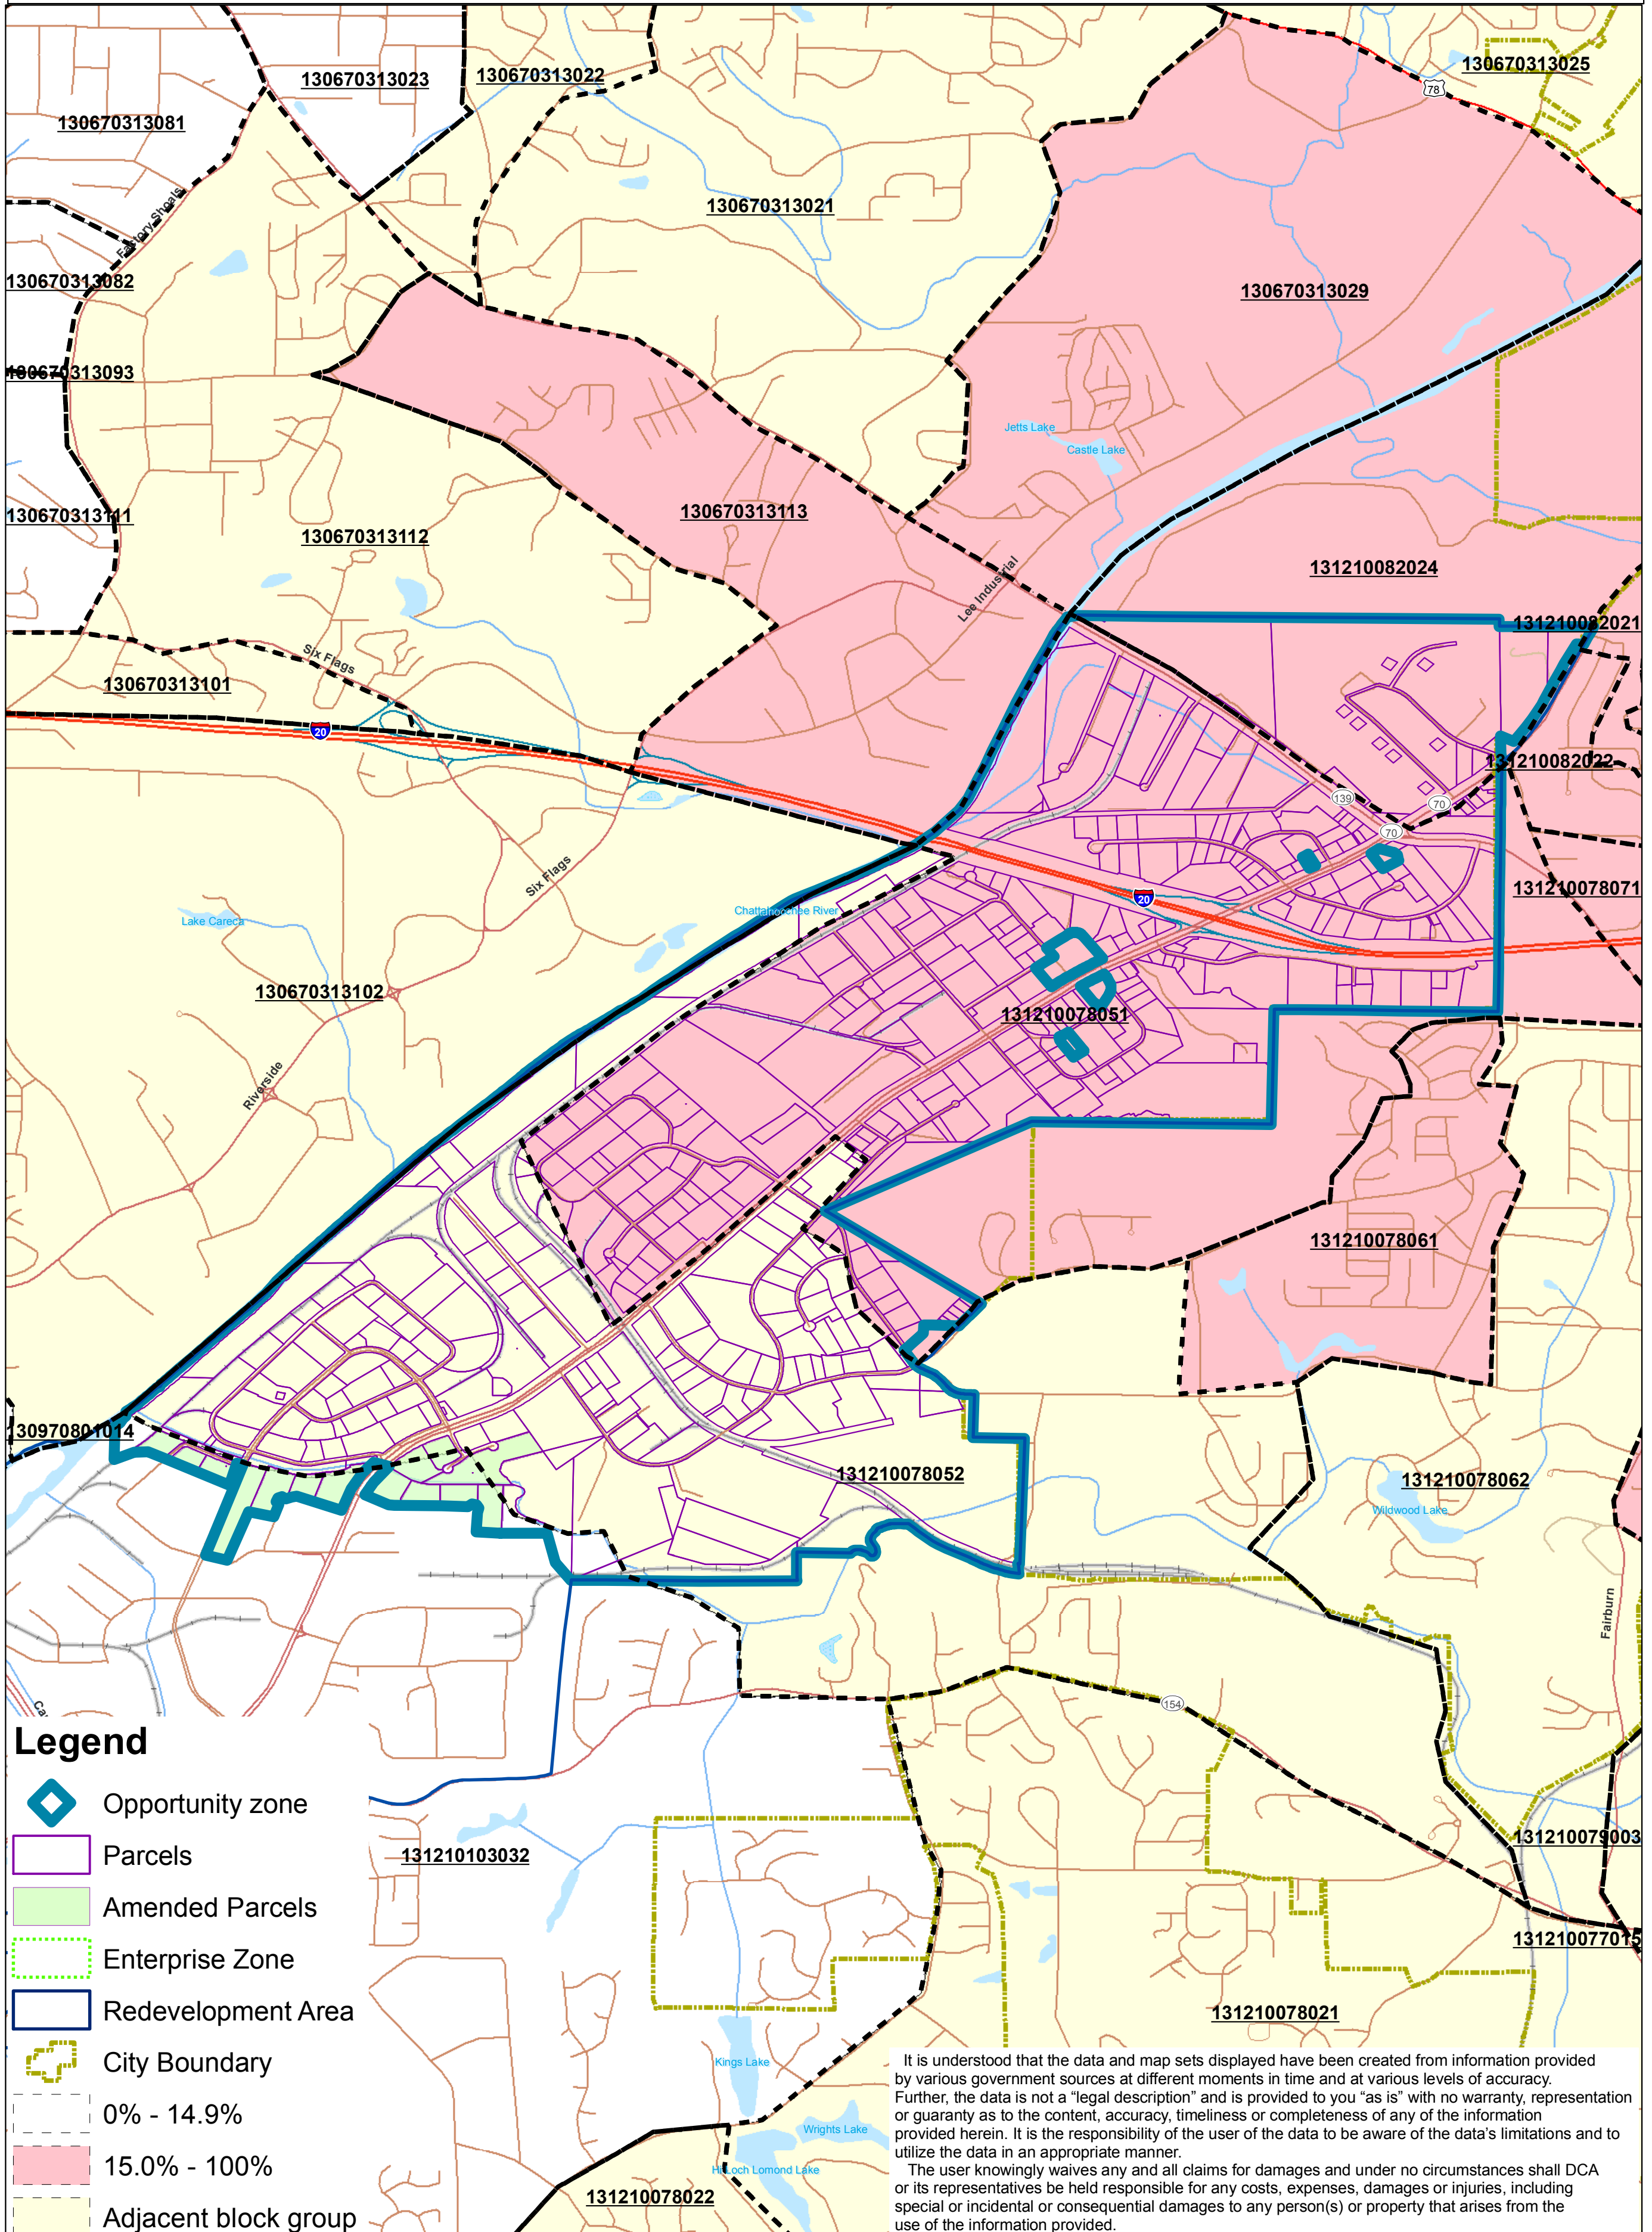

# Official Opportunity Zone map for - Fulton Industrial Blvd

## Legend

-  Opportunity zone
-  Amended Parcels
-  Enterprise Zone
-  Redevelopment Area
-  City Boundary
-  0% - 14.9%
-  15.0% - 100%
-  Adjacent block group

It is understood that the data and map sets displayed have been created from information provided by various government sources at different moments in time and at various levels of accuracy. Further, the data is not a "legal description" and is provided to you "as is" with no warranty, representation or guaranty as to the content, accuracy, timeliness or completeness of any of the information provided herein. It is the responsibility of the user of the data to be aware of the data's limitations and to utilize the data in an appropriate manner.