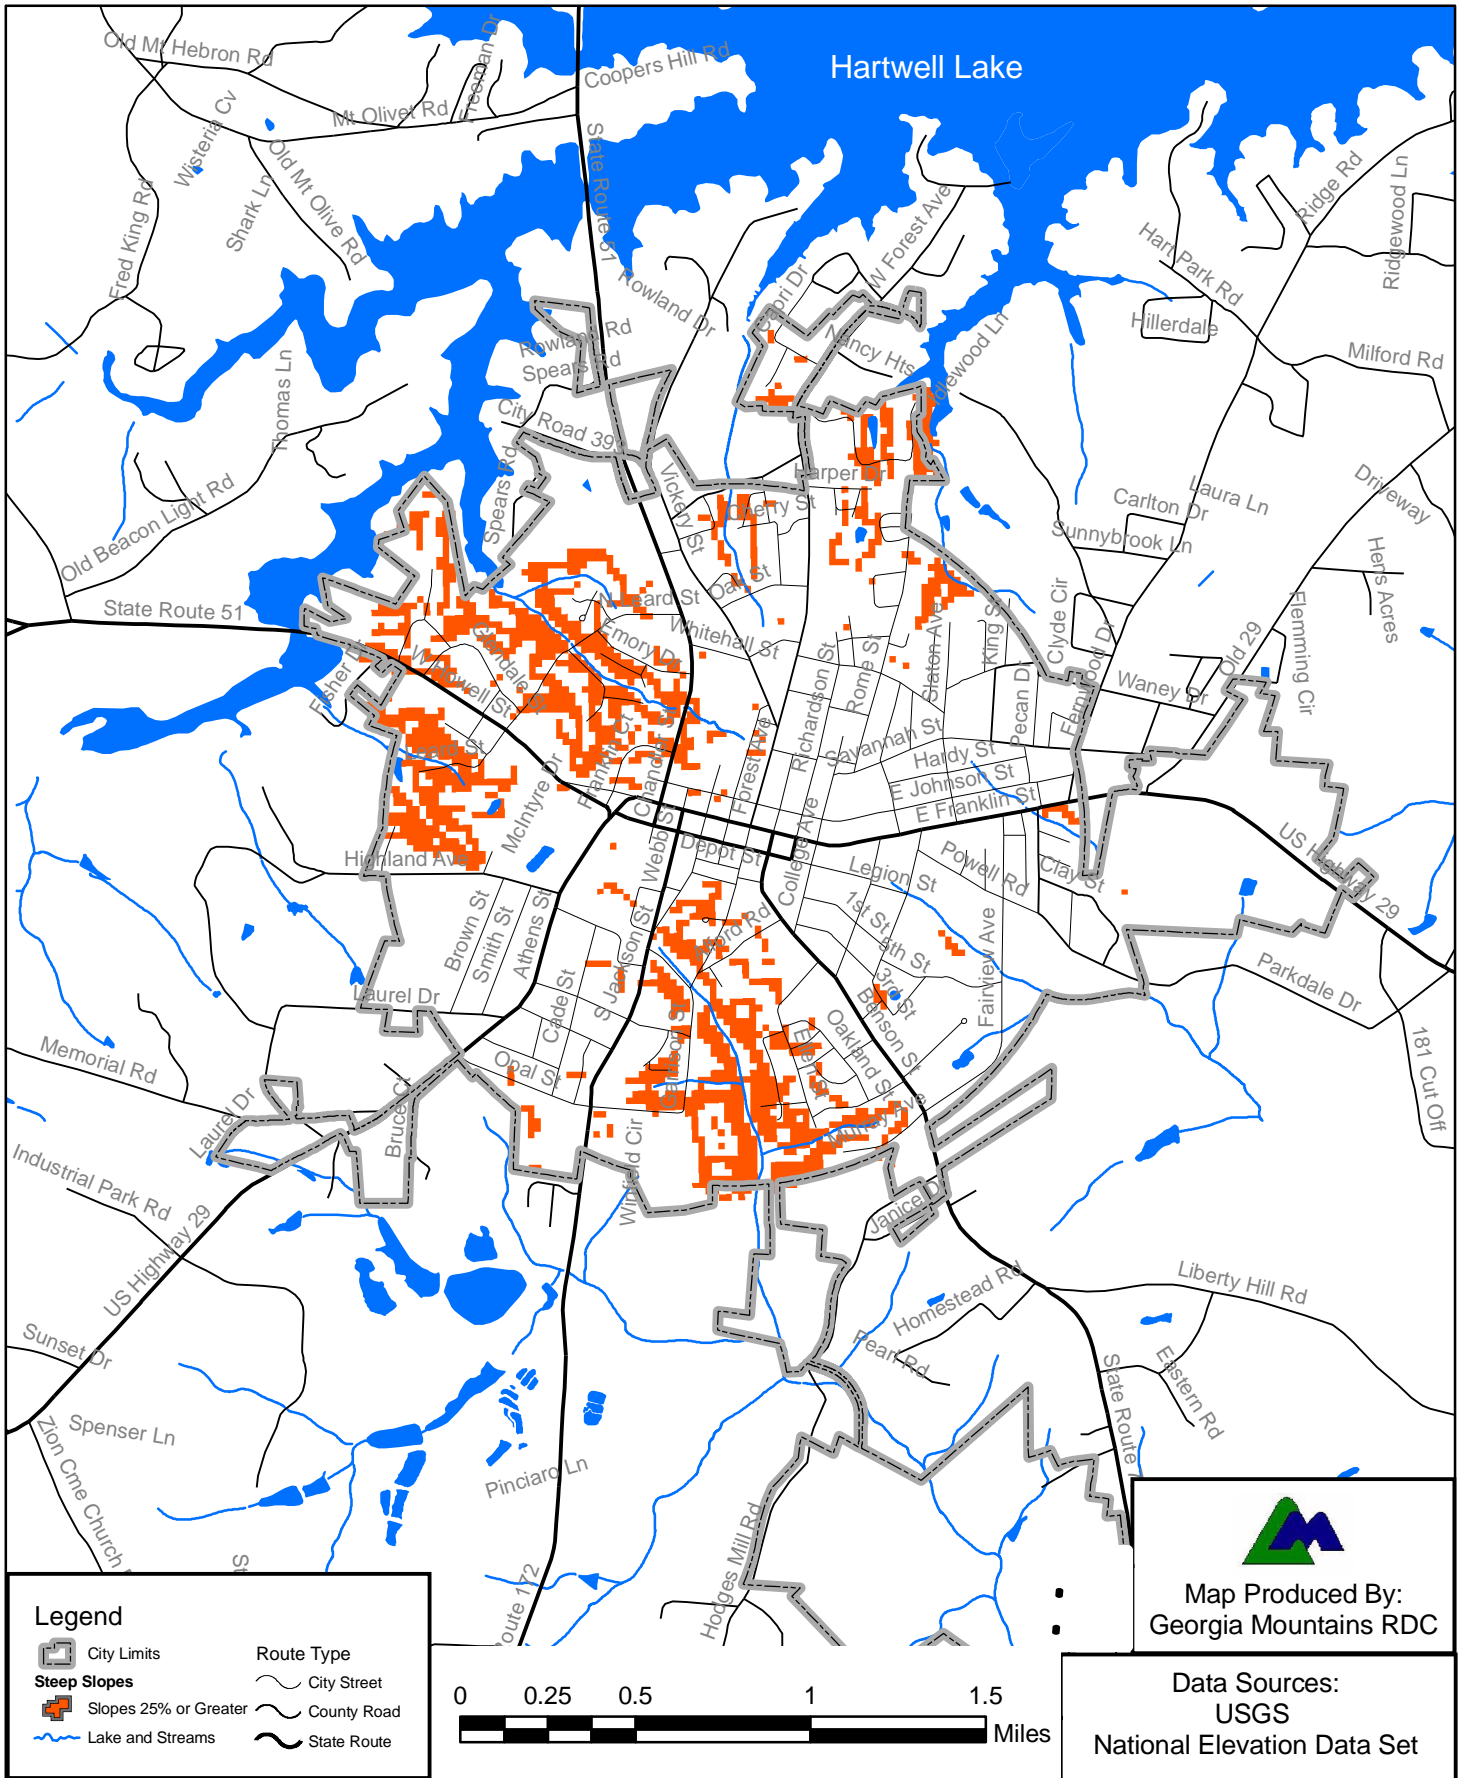

Map 5-1 Hartwell, Georgia: Steep Slopes

Legend

- | | |
|--|---|
|  City Limits |  City Street |
|  Steep Slopes |  County Road |
|  Slopes 25% or Greater |  State Route |
|  Lake and Streams | |

Map Produced By:
Georgia Mountains RDC

Data Sources:
USGS
National Elevation Data Set